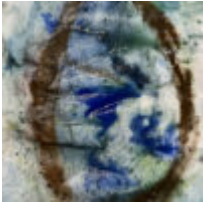

"The 1980s and 1990s were a particularly important time for me. It was the first time in my career that I was able to focus on my work full-time."