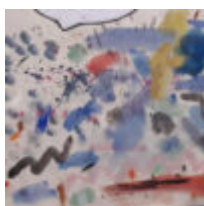

In this gallery you will find images of work made by pupils inspired by the Paint, Surface, Texture pathways, from ages 5-11.

You can explore the Paint, Surface, Texture pathways here: [Exploring Watercolour](#), [Expressive Painting](#), [Cloth, Thread, Paint](#), [Exploring Still Life](#), [Mixed Media Land and City Scapes](#), [Exploring Identity](#).

Find out how to get your images featured in one of our galleries [here](#).

Explore the Paint, Surface, Texture Gallery on AccessArt