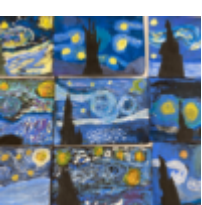

In this gallery you will find images of work made by pupils inspired by the Paint, Surface, Texture pathways, from ages 5-11.

You can explore the Paint, Surface, Texture pathways here: [Exploring Watercolour](#), [Expressive Painting](#), [Cloth, Thread, Paint](#), [Exploring Still Life](#), [Mixed Media Land and City Scapes](#), [Exploring Identity](#).

Find out how to get your images featured in one of our galleries [here](#).

Explore the Paint, Surface, Texture Gallery on AccessArt

"The 1980s and 1990s were a particularly important time for me. It was the first time in my career that I was able to focus on my work full-time."