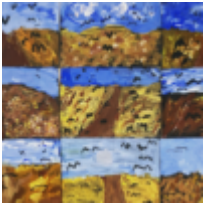

In this gallery you will find images of work made by pupils inspired by the Paint, Surface, Texture pathways, from ages 5-11.

You can explore the Paint, Surface, Texture pathways here: [Exploring Watercolour](#), [Expressive Painting](#), [Cloth, Thread, Paint](#), [Exploring Still Life](#), [Mixed Media Land and City Scapes](#), [Exploring Identity](#).

Find out how to get your images featured in one of our galleries [here](#).

Explore the Paint, Surface, Texture Gallery on AccessArt

"The 1980s and 1990s were a particularly important time for me. It was the first time in my career that I was able to focus on my work full-time."