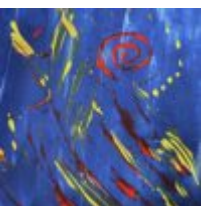

In this gallery you will find images of work made by pupils inspired by the Paint, Surface, Texture pathways, from ages 5-11.

You can explore the Paint, Surface, Texture pathways here: [Exploring Watercolour](#), [Expressive Painting](#), [Cloth, Thread, Paint](#), [Exploring Still Life](#), [Mixed Media Land and City Scapes](#), [Exploring Identity](#).

Find out how to get your images featured in one of our galleries [here](#).

Explore the Paint, Surface, Texture Gallery on AccessArt

"The 1980s and 1990s were a particularly important time for me. It was the first time in my career that I was able to focus on my work full-time."