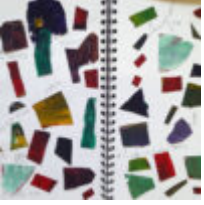

In this gallery you will find images of work made by pupils inspired by the Paint, Surface, Texture pathways, from ages 5-11.

You can explore the Paint, Surface, Texture pathways here: [Exploring Watercolour](#), [Expressive Painting](#), [Cloth, Thread, Paint](#), [Exploring Still Life](#), [Mixed Media Land and City Scapes](#), [Exploring Identity](#).

Find out how to get your images featured in one of our galleries [here](#).

Explore the Paint, Surface, Texture Gallery on AccessArt

"The 1980s and 1990s were a particularly important time for me. It was the first time in my career that I was able to focus on my work full-time."