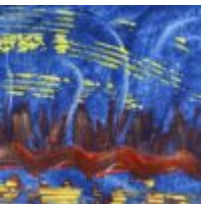

In this gallery you will find images of work made by pupils inspired by the Paint, Surface, Texture pathways, from ages 5-11.

You can explore the Paint, Surface, Texture pathways here: [Exploring Watercolour](#), [Expressive Painting](#), [Cloth, Thread, Paint](#), [Exploring Still Life](#), [Mixed Media Land and City Scapes](#), [Exploring Identity](#).

Find out how to get your images featured in one of our galleries [here](#).

Explore the Paint, Surface, Texture Gallery on AccessArt

"The 1980s and 1990s were a particularly important time for me. It was the first time in my career that I was able to focus on my work full-time."