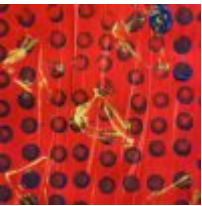

In this gallery you will find images of work made by pupils inspired by the Paint, Surface, Texture pathways, from ages 5-11.

You can explore the Paint, Surface, Texture pathways here: [Exploring Watercolour](#), [Expressive Painting](#), [Cloth, Thread, Paint](#), [Exploring Still Life](#), [Mixed Media Land and City Scapes](#), [Exploring Identity](#).

Find out how to get your images featured in one of our galleries [here](#).

Explore the Paint, Surface, Texture Gallery on AccessArt

"The 1980s and 1990s were a particularly important time for me. It was the first time in my career that I was able to focus on my work full-time."