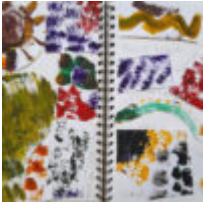

In this gallery you will find images of work made by pupils inspired by the Paint, Surface, Texture pathways, from ages 5-11.

You can explore the Paint, Surface, Texture pathways here: [Exploring Watercolour](#), [Expressive Painting](#), [Cloth, Thread, Paint](#), [Exploring Still Life](#), [Mixed Media Land and City Scapes](#), [Exploring Identity](#).

Find out how to get your images featured in one of our galleries [here](#).

Explore the Paint, Surface, Texture Gallery on AccessArt

"The 1980s and 1990s were a particularly important time for me. It was the first time in my career that I was able to focus on my work full-time."