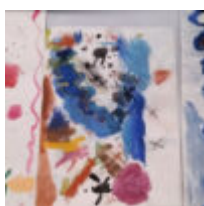

In this gallery you will find images of work made by pupils inspired by the Paint, Surface, Texture pathways, from ages 5-11.

You can explore the Paint, Surface, Texture pathways here: [Exploring Watercolour](#), [Expressive Painting](#), [Cloth, Thread, Paint](#), [Exploring Still Life](#), [Mixed Media Land and City Scapes](#), [Exploring Identity](#).

Find out how to get your images featured in one of our galleries [here](#).

Explore the Paint, Surface, Texture Gallery on AccessArt