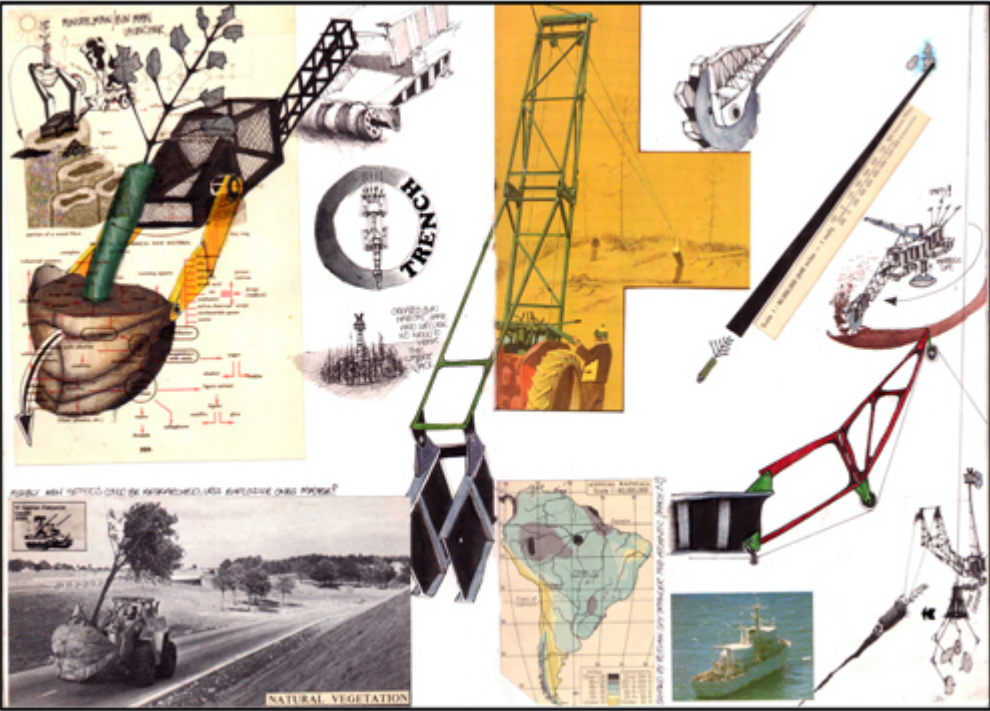

# Jonathan Ford – Sculptor's Sketchbooks

Jonathan Ford, sculptor, shares his sculptor's sketchbooks.

"All drawings were part of the evolution of *Meth V*, a creature who now lives at the Jerwood Sculpture Park. Processes involved the collection of boxes & boxes of images from magazines, books and pamphlets. The images were then cut with scissors and drawn onto or transformed into part of *Meth V*. No scanning or computer involvement was used for these images."

**Jonathan Ford**, sculptor, shares his sculptors sketchbooks.

"All drawings were part of the evolution of *Meth V*, a creature who now lives at the Jerwood Sculpture Park. Processes involved the collection of boxes & boxes of images from magazines, books and pamphlets. The images were then cut with scissors and drawn onto or transformed into part of Meth V. No scanning or computer involvement was used for these images."