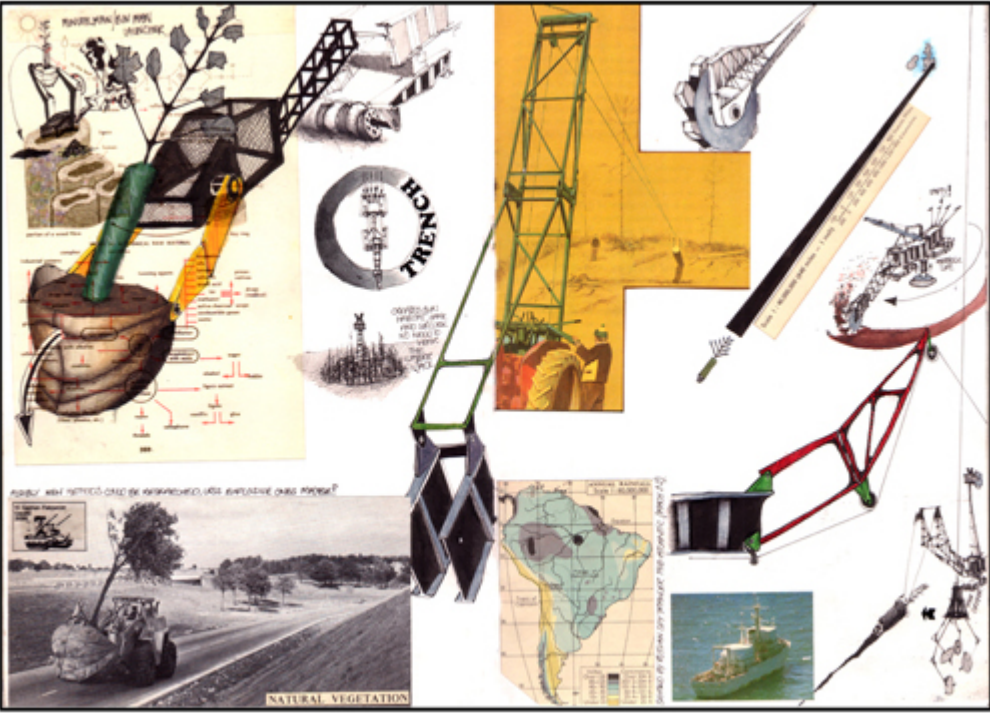

# Jonathan Ford – Sculptor's Sketchbooks

Jonathan Ford, sculptor, shares his sculptor's sketchbooks.

"All drawings were part of the evolution of *Meth V*, a creature who now lives at the Jerwood Sculpture Park. Processes involved the collection of boxes & boxes of images from magazines, books and pamphlets. The images were then cut with scissors and drawn onto or transformed into part of *Meth V*. No scanning or computer involvement was used for these images."

**Jonathan Ford**, sculptor, shares his sculptors sketchbooks.

"All drawings were part of the evolution of *Meth V*, a creature who now lives at the Jerwood Sculpture Park. Processes involved the collection of boxes & boxes of images from magazines, books and pamphlets. The images were then cut with scissors and drawn onto or transformed into part of Meth V. No scanning or computer involvement was used for these images."