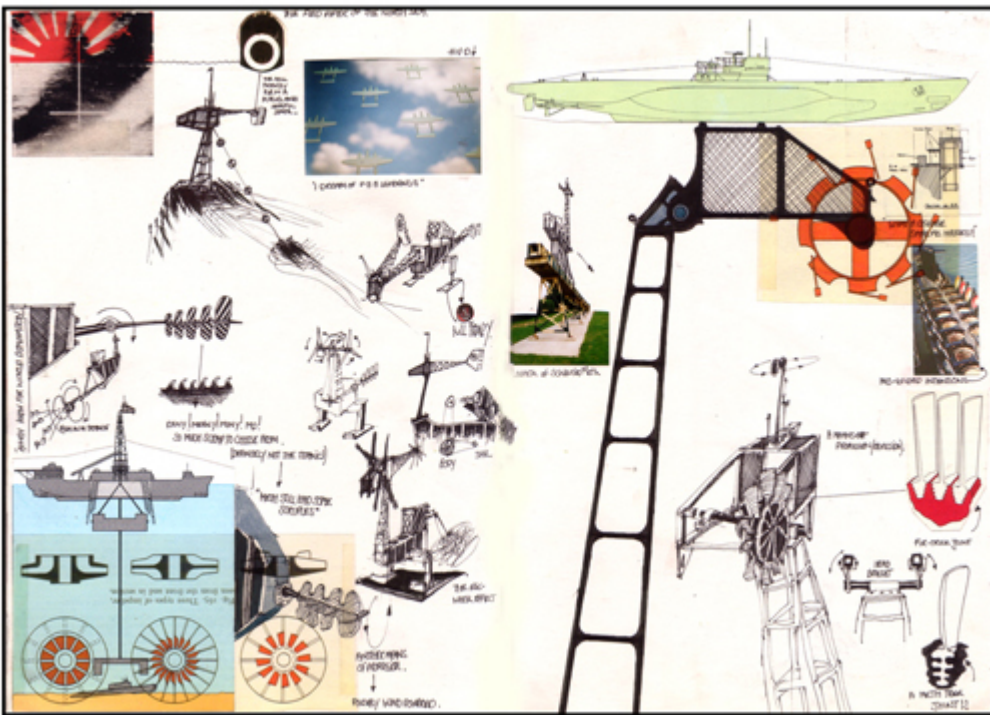

# Jonathan Ford – Sculptor's Sketchbooks

Jonathan Ford, sculptor, shares his sculptor's sketchbooks.

"All drawings were part of the evolution of *Meth V*, a creature who now lives at the Jerwood Sculpture Park. Processes involved the collection of boxes & boxes of images from magazines, books and pamphlets. The images were then cut with scissors and drawn onto or transformed into part of *Meth V*. No scanning or computer involvement was used for these images."

**Jonathan Ford**, sculptor, shares his sculptors sketchbooks.

"All drawings were part of the evolution of *Meth V*, a creature who now lives at the Jerwood Sculpture Park. Processes involved the collection of boxes & boxes of images from magazines, books and pamphlets. The images were then cut with scissors and drawn onto or transformed into part of Meth V. No scanning or computer involvement was used for these images."